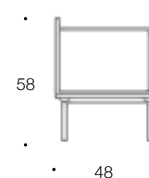

## FINITURE BOISERIE CANNETTATA / RIBBED BOISERIE FINISHE

versione sospesa

versione con piedi

Sasha is a collection of furniture made with a boiserie on which sideboards of various sizes rest, available in the solutions with ribbed or smooth boiserie, both with the possibility of being requested in the version on feet or suspended. Optional available LED lighting positioned behind the paneling.