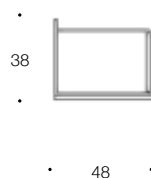

## FINITURE BOISERIE CANNETTATA / RIBBED BOISERIE FINISHE

versione sospesa

versione con piedi

Sasha is a collection of furniture made with a boiserie on which sideboards of various sizes rest, available in the solutions with ribbed or smooth boiserie, both with the possibility of being requested in the version on feet or suspended. Optional available LED lighting positioned behind the paneling.